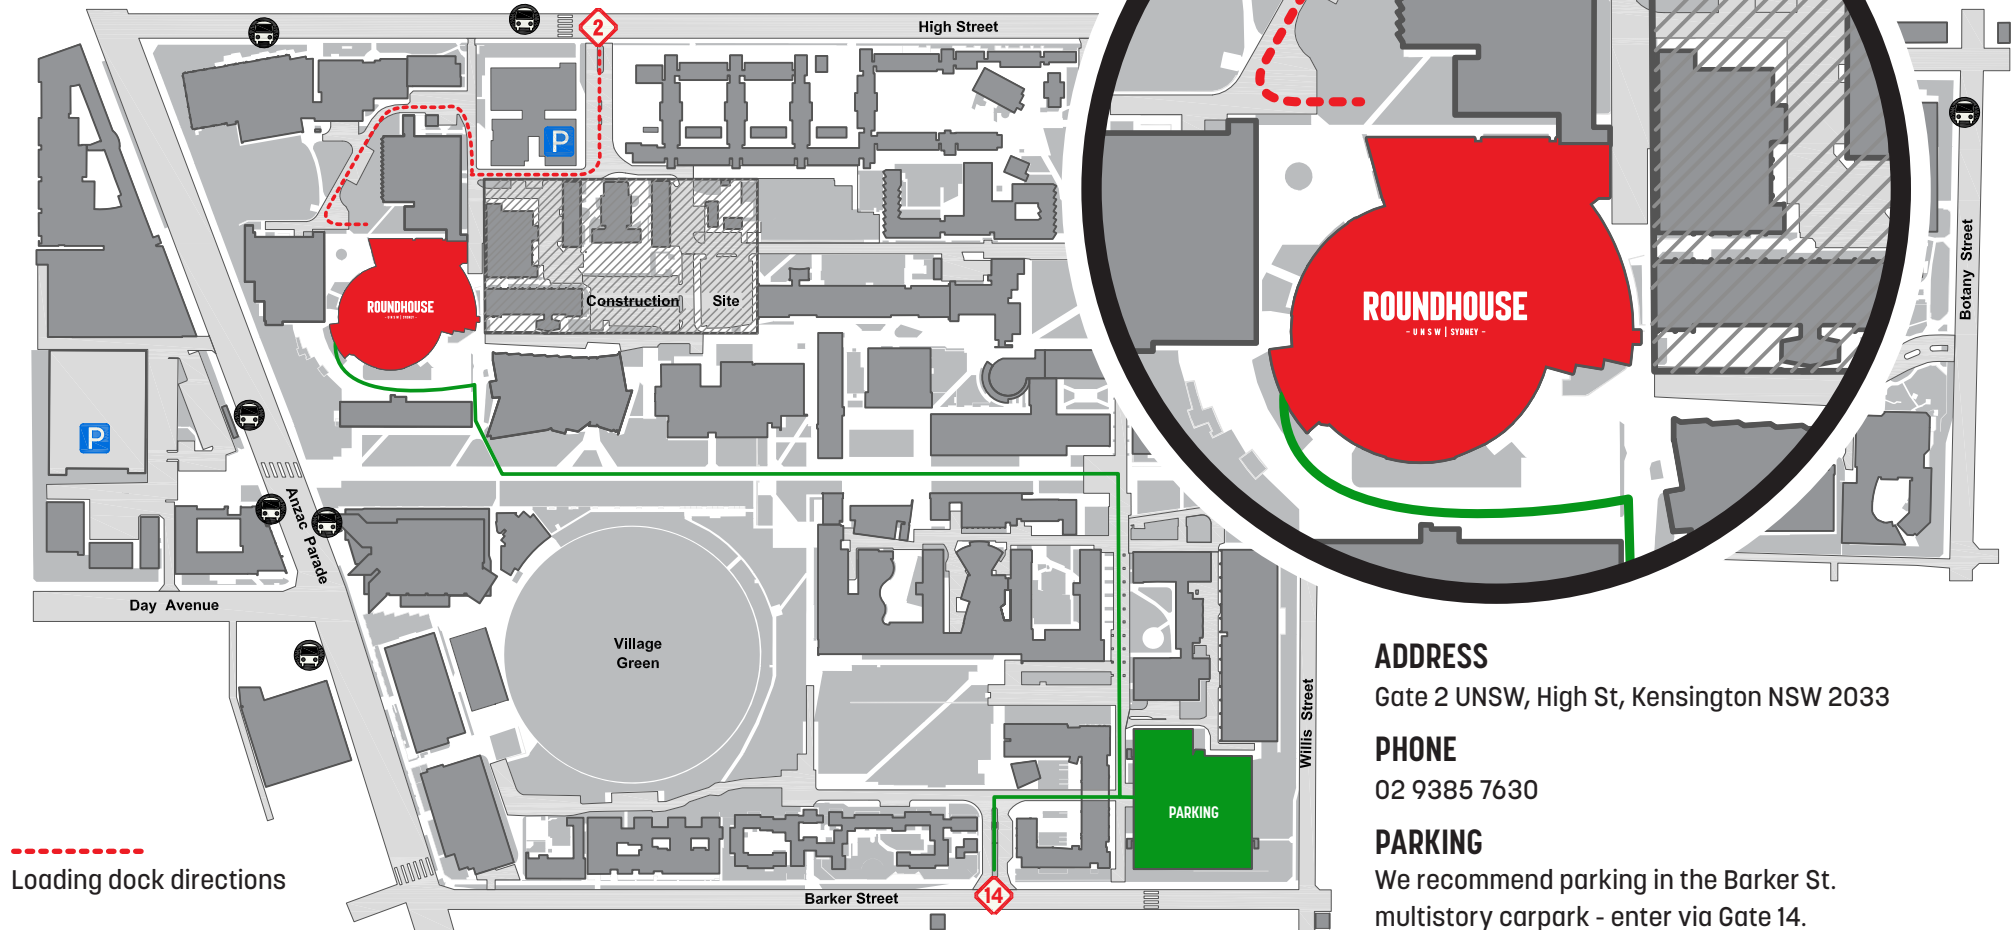

# ROUNDHOUSE

## LOADING ZONE AND PARKING MAP

-----  
Loading dock directions

-----  
Carpark directions

### PARKING

We recommend parking in the Barker St. multistory carpark - enter via Gate 14.

Parking is metered between 7:30am-7:30pm Monday to Friday and free outside these hours. Rates are \$12 for 2 hours (minimum) and \$4/hour thereafter.