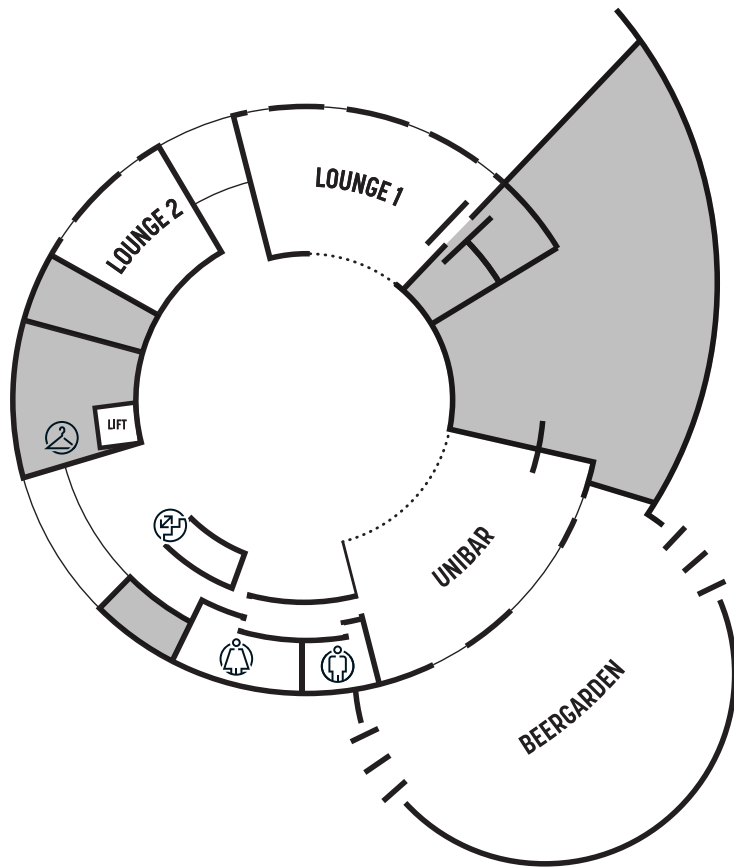

# ROUNDHOUSE

- U N S W | SYDNEY -

GROUND

LEVEL 1